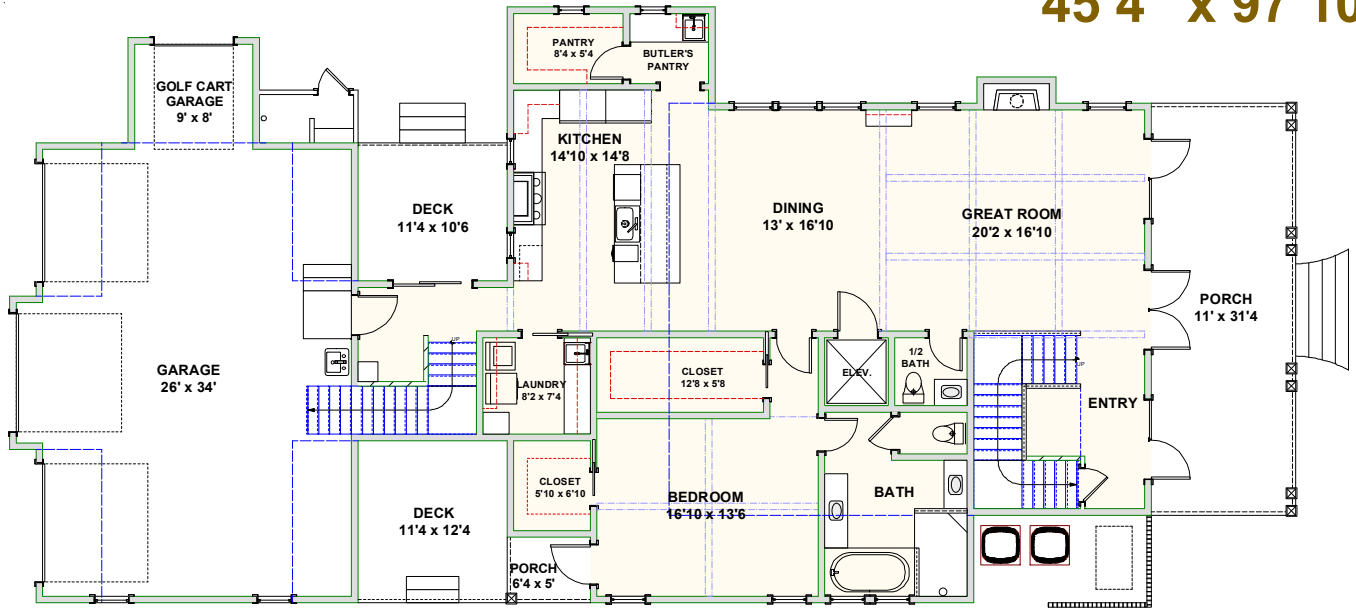

CAROLINA BLUEWATER CONSTRUCTION

BUILDING TOMORROW WITH AFFORDABLE QUALITY HOMES

910-575-7100

6934-9 BEACH DR SW, OCEAN ISLE BEACH, NC 28469

WATERWAY HOME 174

3,160 SQ FT | 3 BEDROOMS | 3 BATHS—2 HALF BATH | 954 SQ FT PORCHES

WWW.CAROLINABLUEWATERCONSTRUCTION.COM

WATERWAY HOME 174

3,160 SQ FT | 3 BEDROOMS | 3 BATHS-2 HALF BATHS | 900 SQ FT PORCHES | 954 SQ FT GARAGE

45'4" x 97'10"

1ST FLOOR - FLOOR PLAN

2ND FLOOR - FLOOR PLAN

CAROLINA
BLUEWATER
CONSTRUCTION