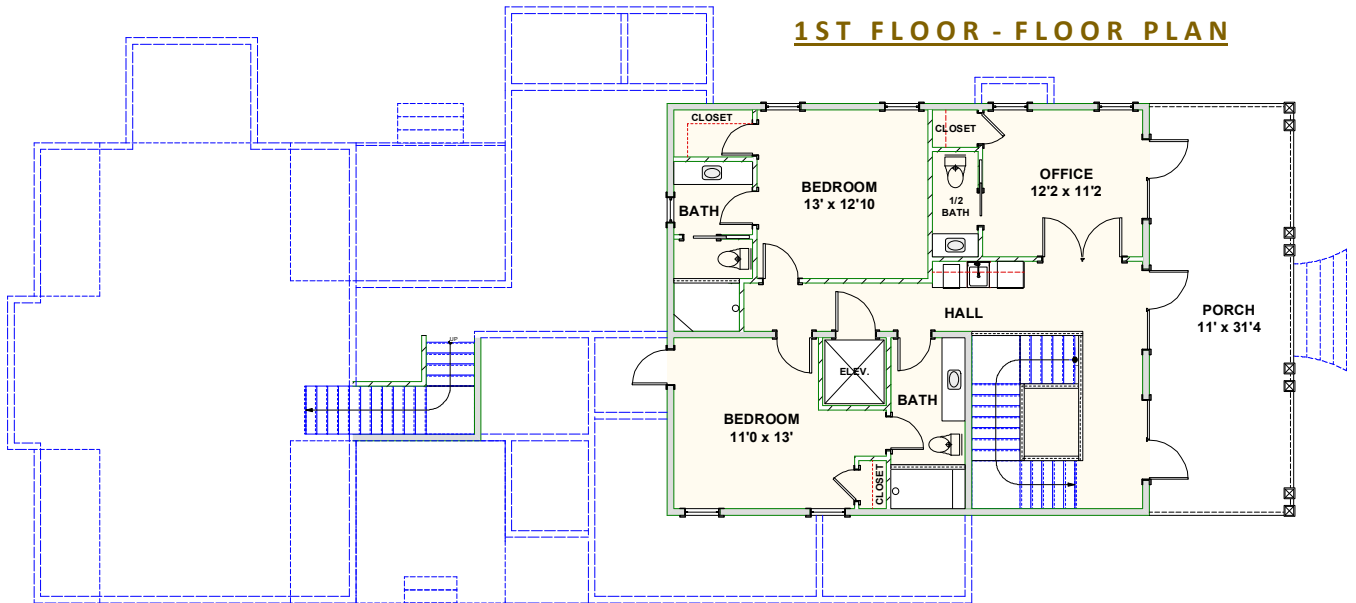

CAROLINA BLUEWATER CONSTRUCTION

BUILDING TOMORROW WITH AFFORDABLE QUALITY HOMES

910-575-7100

6934-9 BEACH DR SW, OCEAN ISLE BEACH, NC 28469

WATERWAY HOME 174

3,160 SQ FT | 3 BEDROOMS | 3 BATHS—2 HALF BATH | 954 SQ FT PORCHES

WWW.CAROLINABLUEWATERCONSTRUCTION.COM

WATERWAY HOME 174

3,160 SQ FT | 3 BEDROOMS | 3 BATHS-2 HALF BATHS | 900 SQ FT PORCHES | 954 SQ FT GARAGE

45'4" x 97'10"

1ST FLOOR - FLOOR PLAN

2ND FLOOR - FLOOR PLAN

CAROLINA
BLUEWATER
CONSTRUCTION